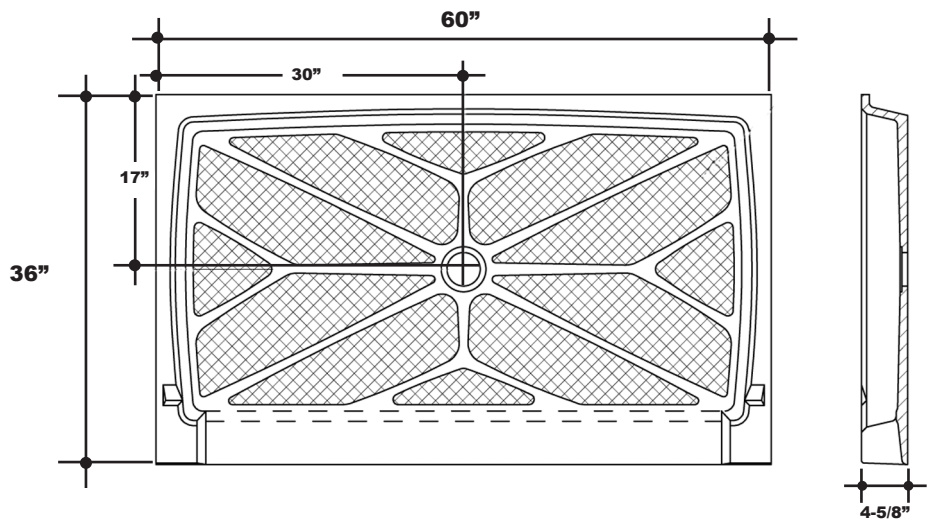

ONE-PIECE MOLDED SHOWER "ADA" PAN

60" x 36"

- Integral shower floor and threshold for alcove installation
- Available in Meridian Solid Surface solid colors
- Easy to clean surface, does not promote mold or mildew
- Textured flooring helps prevent slipping
- Tapered floor helps water flow to drain
- Rigid water barrier integrated into base
- Certified by NAHB research center to the ANSI Z124 standard
- Uses standard 2" NPS strainer assembly

Pan must be installed after rough-in framing and before dry wall is hung

Section Thru Waterdam

Section Thru Threshold