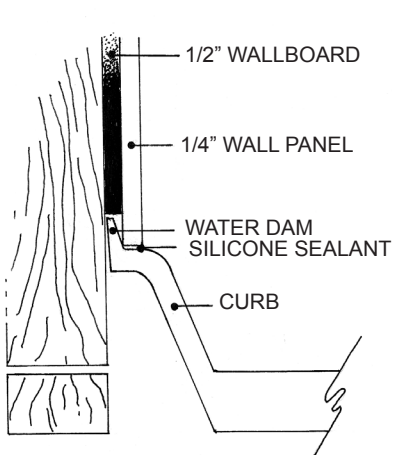

ONE-PIECE MOLDED SHOWER "ADA" PAN

60" x 36"

- Integral shower floor and threshold for alcove installation
- Available in Meridian Solid Surface solid colors
- Easy to clean surface, does not promote mold or mildew
- Textured flooring helps prevent slipping
- Tapered floor helps water flow to drain
- Rigid water barrier integrated into base
- Certified by NAHB research center to the ANSI Z124 standard
- Uses standard 2" NPS strainer assembly

Pan must be installed after rough-in framing and before dry wall is hung

Section Thru Waterdam

Section Thru Threshold