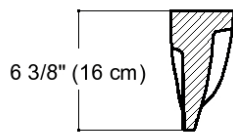

## Meridian<sup>®</sup> Solid Surface Corner Soap Dish

- Non-Porous Surface Resists Mold, Mildew, and Stains

10 1/4" (26 cm)

No Scale

6 3/8" (16 cm)

Section

7 1/4" (18 cm)

Full size part plan