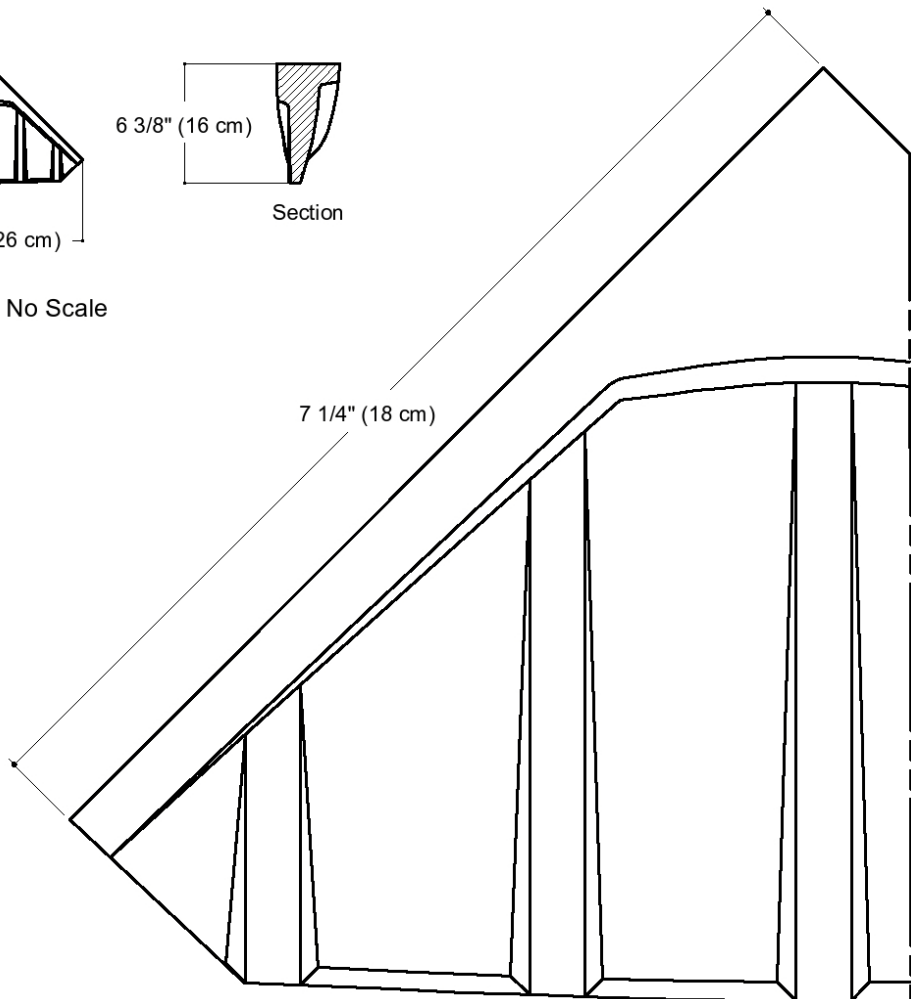

## Meridian<sup>®</sup> Solid Surface Corner Soap Dish

- Non-Porous Surface Resists Mold, Mildew, and Stains

10 1/4" (26 cm)

No Scale

6 3/8" (16 cm)

Section

7 1/4" (18 cm)

Full size part plan