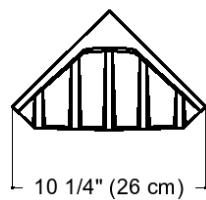

## Meridian<sup>®</sup> Solid Surface Corner Soap Dish

- Non-Porous Surface Resists Mold, Mildew, and Stains

10 1/4" (26 cm)

No Scale

6 3/8" (16 cm)

Section

7 1/4" (18 cm)

Full size part plan