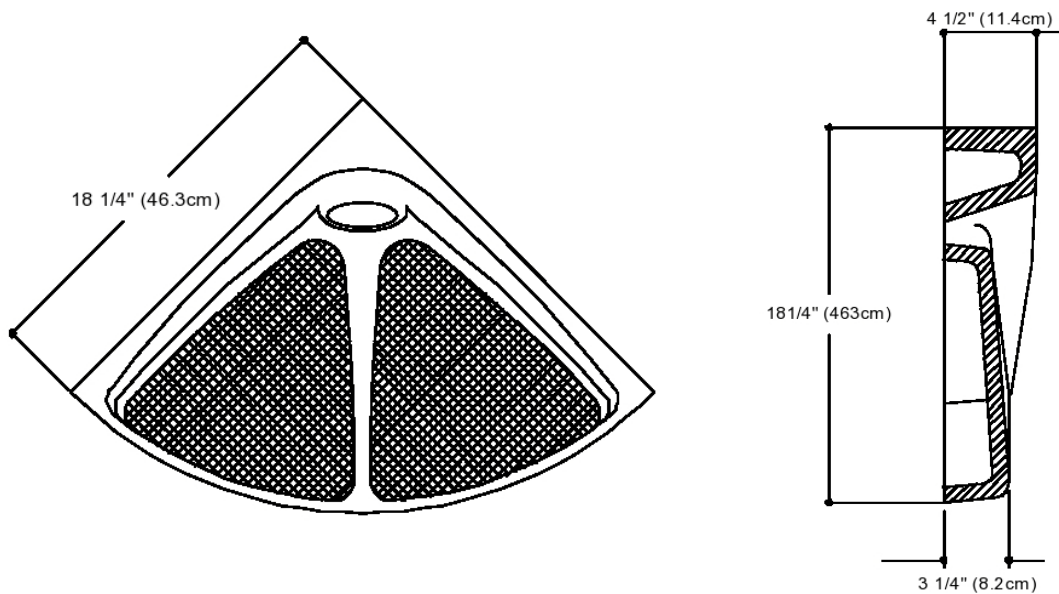

Meridian[®] Solid Surface Corner Shower Seat

- Non-Porous Surface Resists Mold, Mildew, and Stains
- Offered in Matte Finish Standard

Available Colors

Designer White

Frosty White

Bisque

Bone

08.20.2010