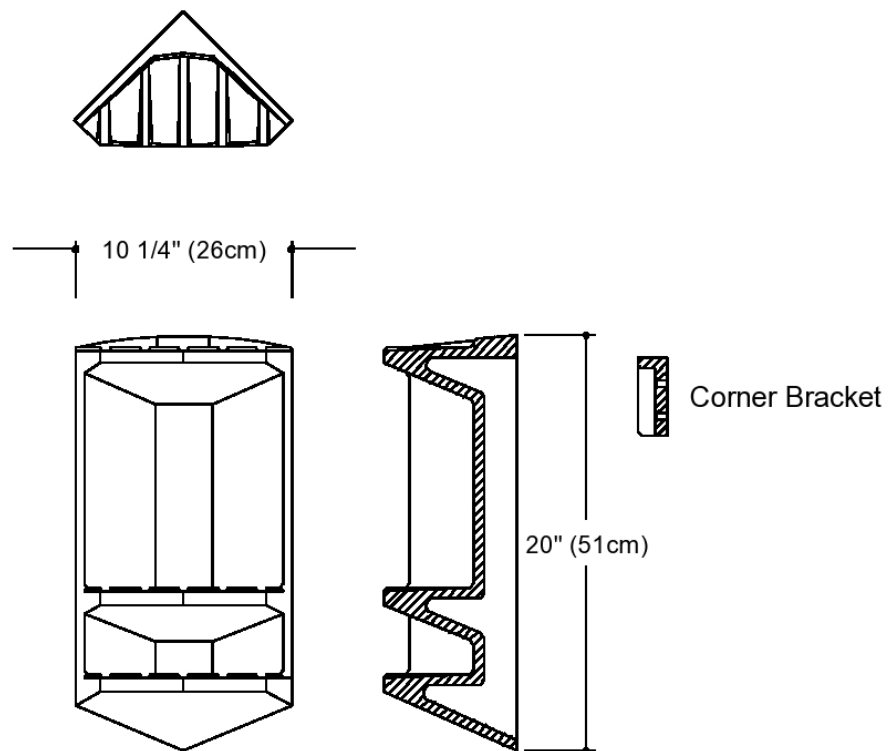

Meridian[®] Solid Surface Corner Soap & Shampoo Caddy

- Non-Porous Surface Resists Mold, Mildew, and Stains
- Offered in Matte Finish Standard

Available Colors

Designer White

Frosty White

Bisque

Bone

08.20.2010