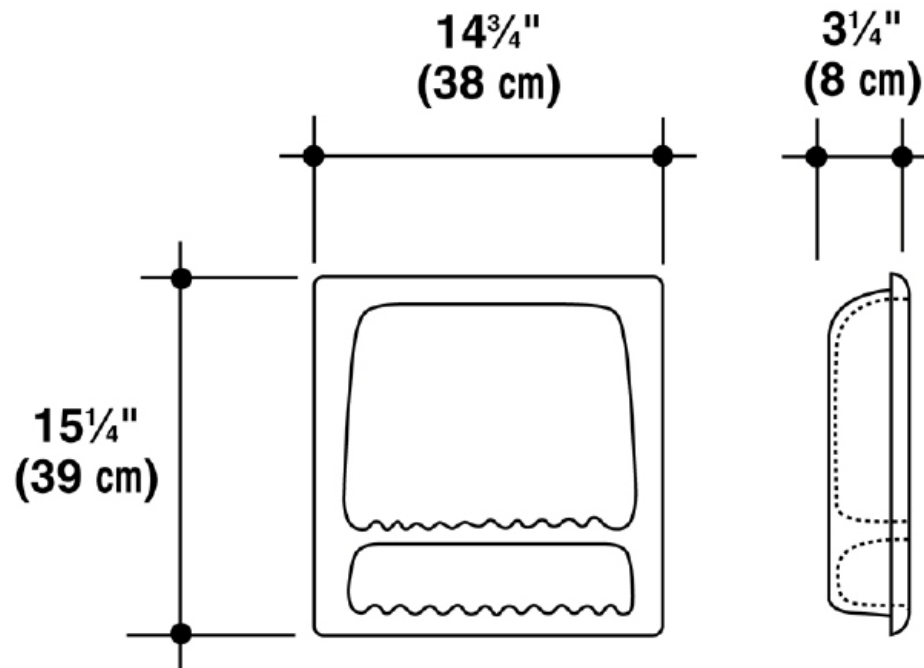

Meridian[®] Solid Surface
Double-Recessed Soap & Shampoo Holder

- Non-Porous Surface Resists Mold, Mildew, and Stains
- Offered in Matte Finish Standard

Available Colors

Designer White

Frosty White

Bisque

Bone