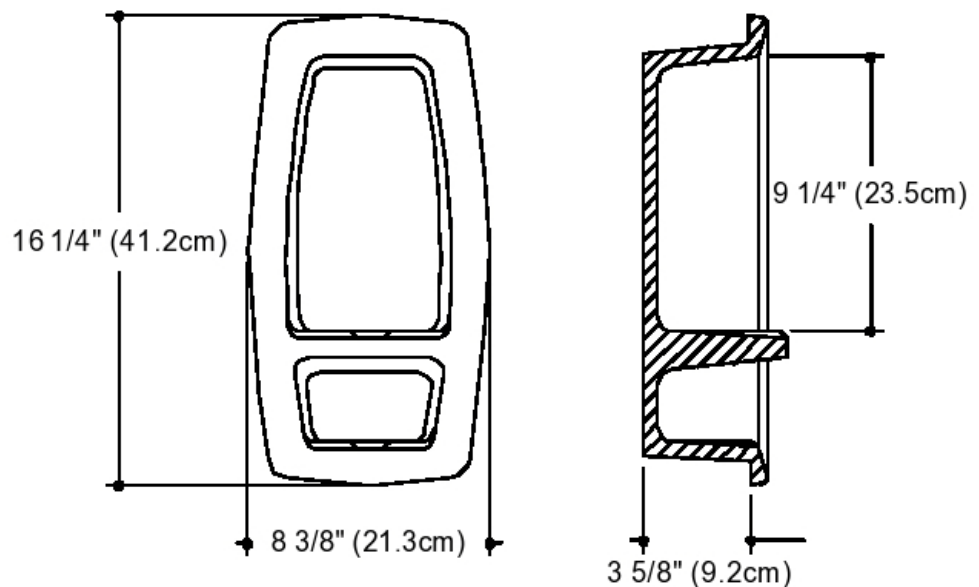

Meridian[®] Solid Surface Single-Recessed Soap & Shampoo Holder

- Non-Porous Surface Resists Mold, Mildew, and Stains
- Offered in Matte Finish Standard

Available Colors

Designer White

Frosty White

Bisque

Bone